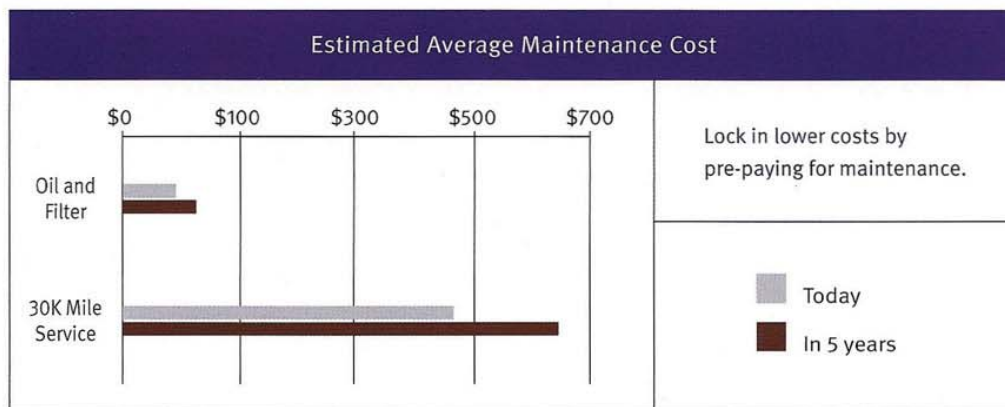

Deluxe

- New Infiniti Vehicles
- 1 - Every 3 months/3,750 miles   2 - Every 6 months/7,500 miles
- Offers 2 types of maintenance services and 5 types of maintenance inspections including replacement of engine oil and filters, and tire rotation service*. Deluxe 1 also includes Tire Road Hazard Protection†.

Essential

- New and Pre-Owned Infiniti Vehicles
- 1 - Every 3 months/3,750 miles   2 - Every 6 months/7,500 miles
- Offers essential maintenance service with replacement of engine oil and filters and tire rotation service*.

Time & Mileage Options

- 12 months/15,000 miles
- 24 months/30,000 miles
- 39 months/45,000 miles
- 48 months/60,000 miles
- 60 months/75,000 miles

Tire Road Hazard Protection†

Tire Road Hazard Protection gives you added coverage beyond your tire manufacturer's warranty for damage caused by potholes, nails, glass and other roadway debris. Coverage includes $0 deductible protection for flat tire repairs up to $35 per tire, as well as prorated replacement of your vehicle's original tires, up to a maximum of $150 per tire. Included with all Infiniti Elite Maintenance Plans except Essential 1 & 2.

This chart is for illustrative purposes only.

†Tire Road Hazard Protection not available in Florida

*Except G35 Sedan 2WD Sport and G37 Coupe Sport